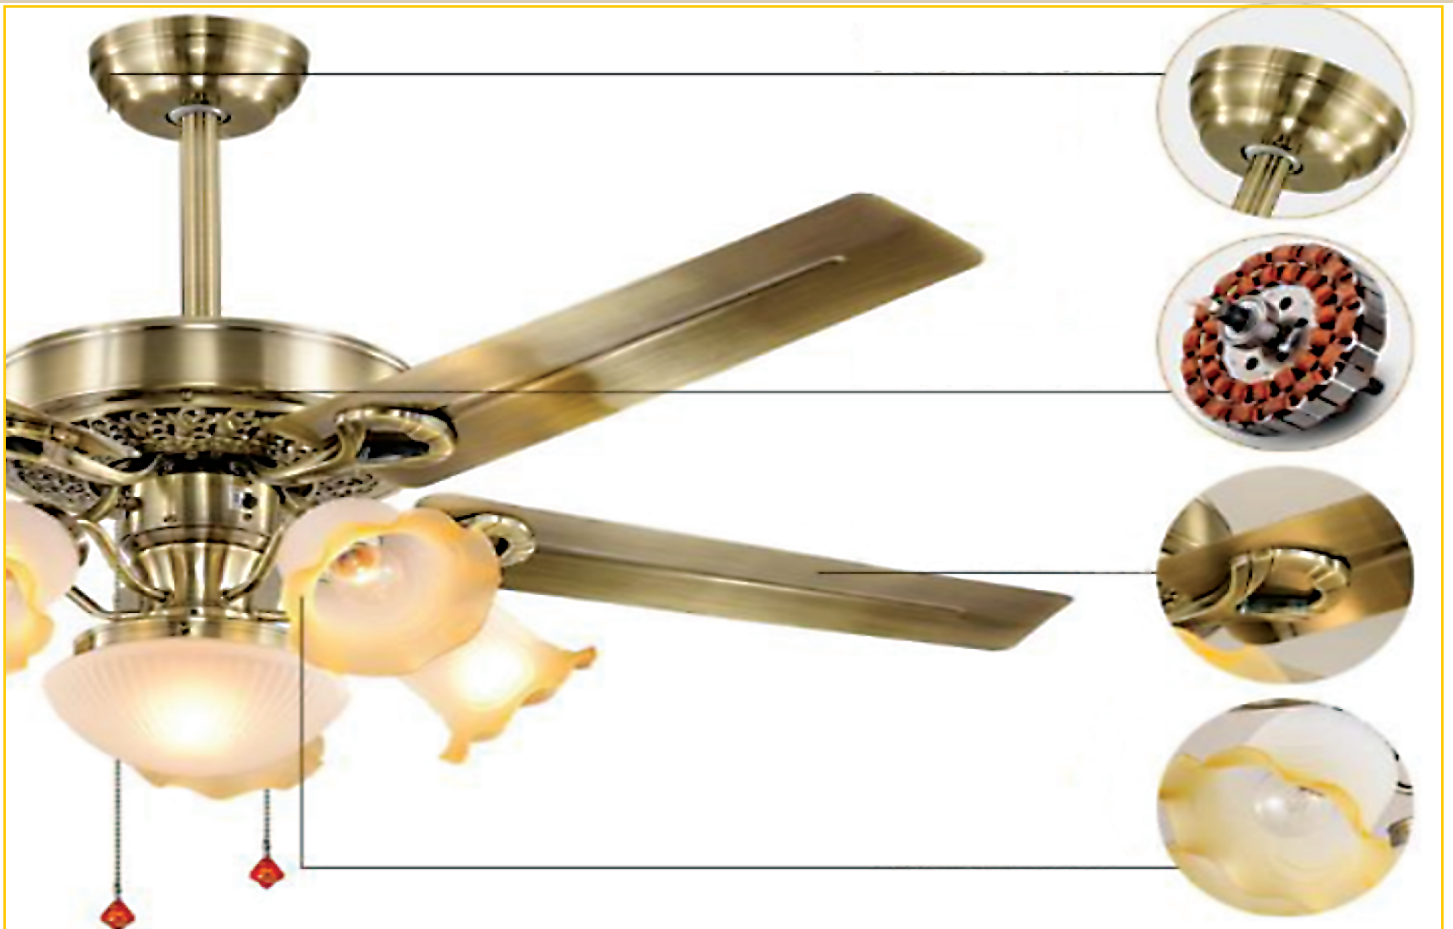

ViFa - 05 - 21

- Ø1300 x C550.
- động cơ AC, cánh sắt.
- sử dụng đui đèn E27*6.
- lõi motor làm 100% sợi đồng.
- Bảo Hành động cơ lên tới 5 năm.

Giá: 6,420,000