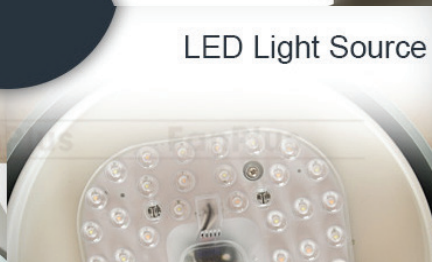

# Ceiling Fan light

- > 153\*8mm DC silicon steel motor;
- > Remote with 5speeds and Reverse switch;
- > Plywood blade.

Silicon Steel Motor

Plywood Blade

Glass lampshade

LED Light Source